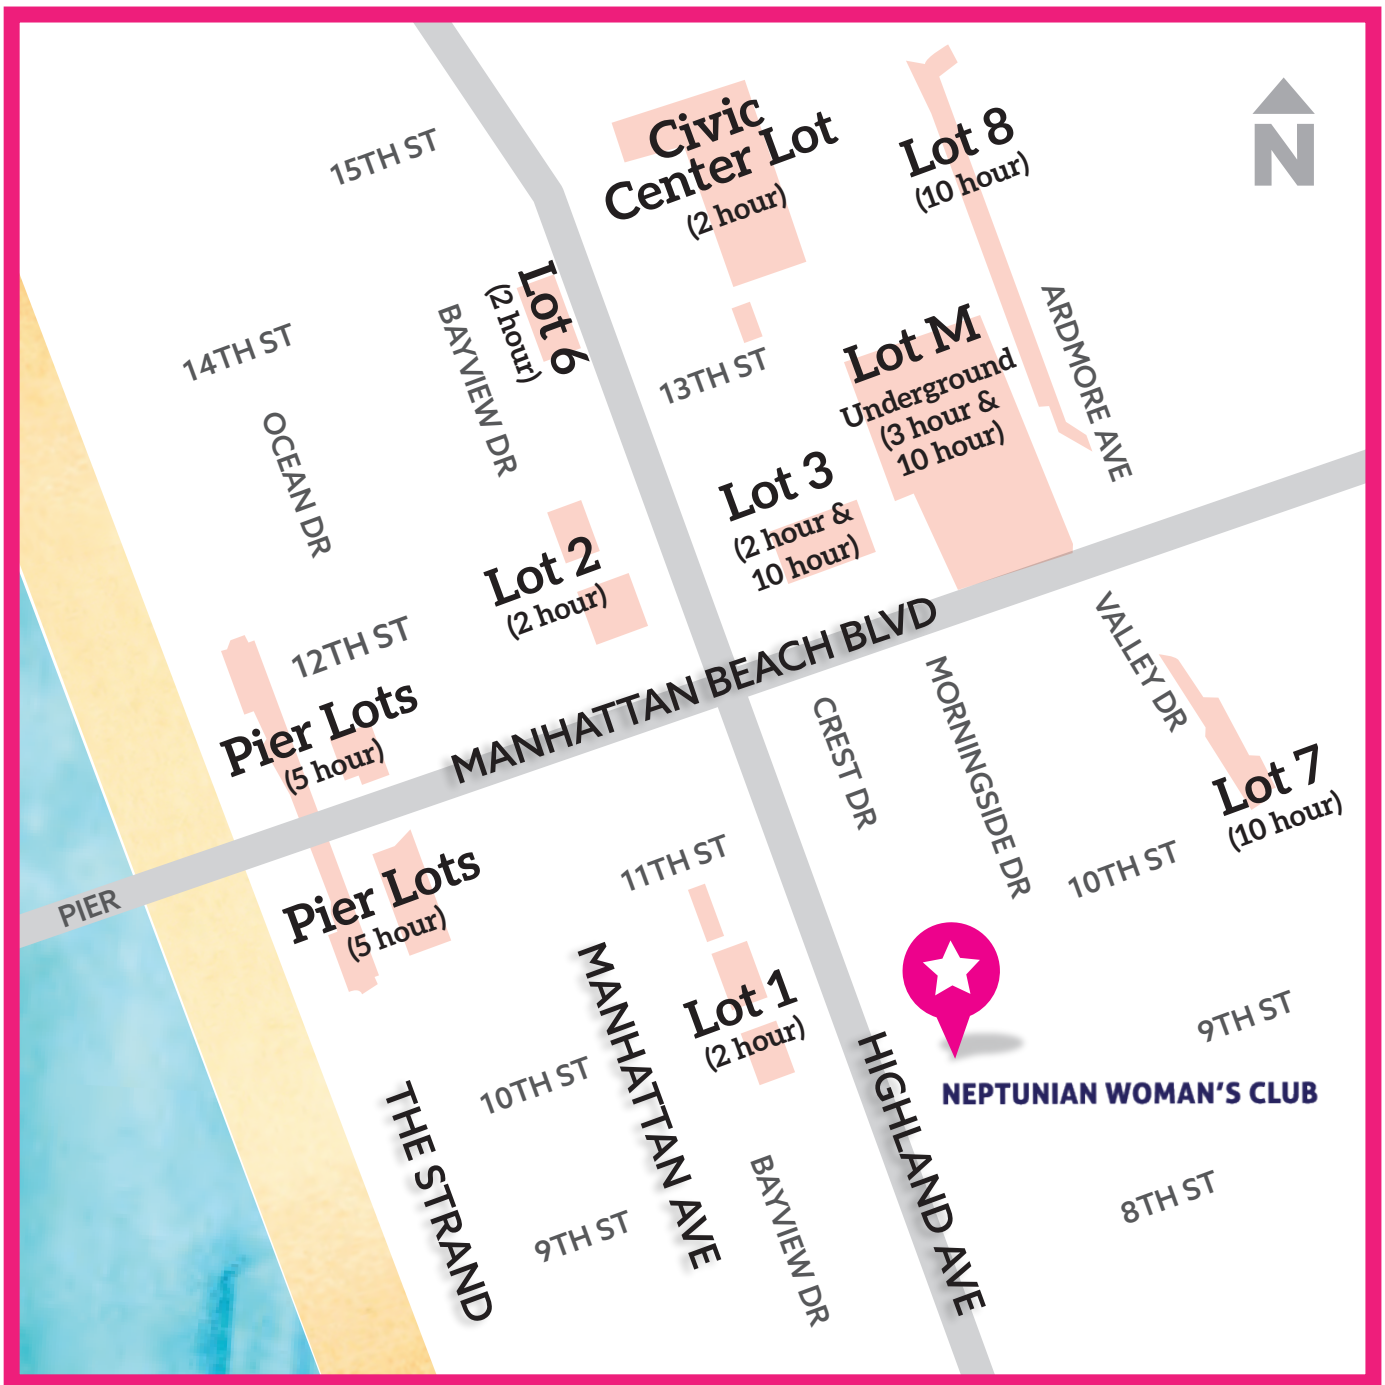

# WHERE TO PARK

## in Downtown Manhattan Beach

Most Lot Meters: \$0.75 /hr  
 Pier Lot Meters: \$1.50/hr  
 Street Meters: \$1.25/hr, 2 hr Limit  
 Enforced 8am - 9pm

We recommend using Uber, Lyft, or carpooling to the event.